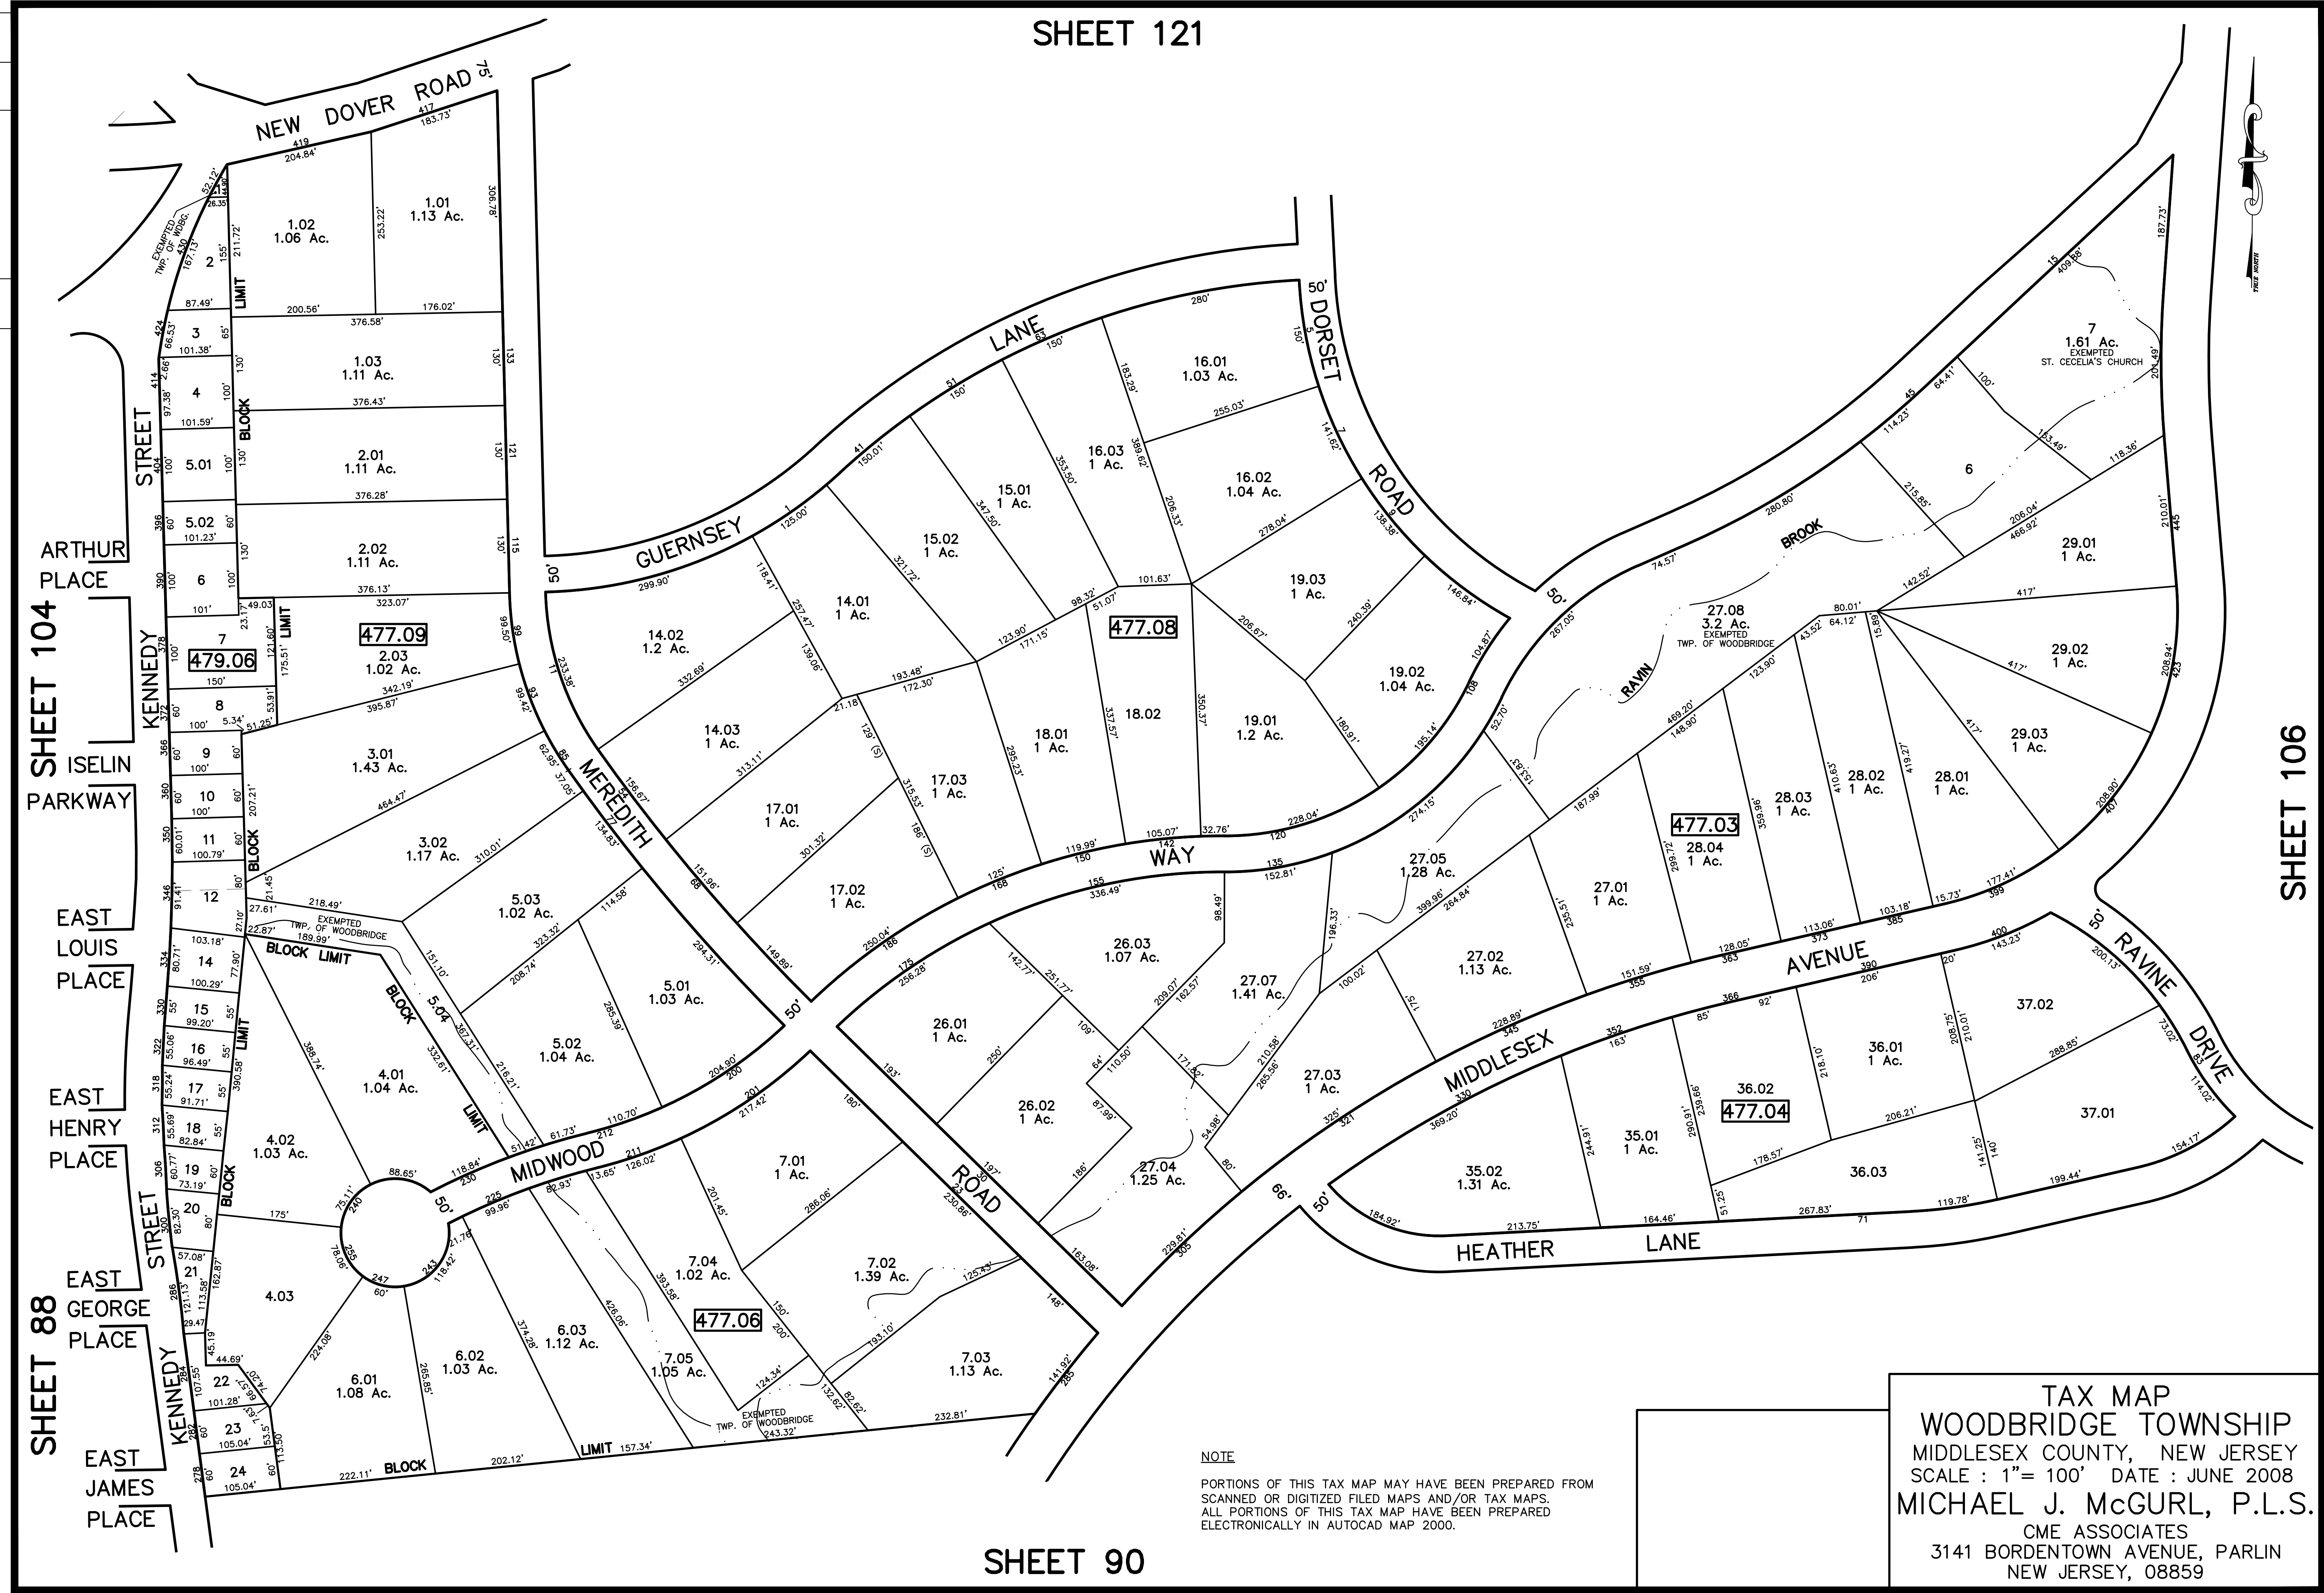

SHEET 121

12/31/12	Tax Map Revisions	SR	REV. BY	CHK.
	REVISION			

SHEET 106

SHEET 104

ISELIN PARKWAY

EAST LOUIS PLACE

EAST HENRY PLACE

EAST GEORGE PLACE

EAST JAMES PLACE

SHEET 90

NOTE  
 PORTIONS OF THIS TAX MAP MAY HAVE BEEN PREPARED FROM  
 SCANNED OR DIGITIZED FILED MAPS AND/OR TAX MAPS.  
 ALL PORTIONS OF THIS TAX MAP HAVE BEEN PREPARED  
 ELECTRONICALLY IN AUTOCAD MAP 2000.

TAX MAP  
 WOODBRIDGE TOWNSHIP  
 MIDDLESEX COUNTY, NEW JERSEY  
 SCALE : 1" = 100' DATE : JUNE 2008  
 MICHAEL J. McGURL, P.L.S.  
 CME ASSOCIATES  
 3141 BORDENTOWN AVENUE, PARLIN  
 NEW JERSEY, 08859